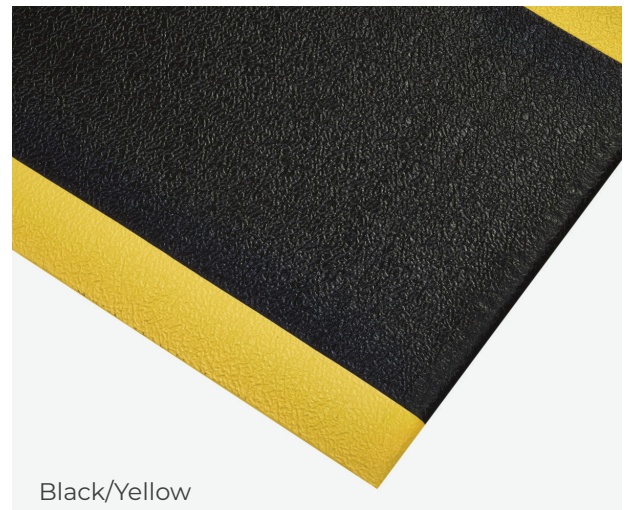

ComfortGuard Pro

ComfortGuard Pro is a light duty anti-fatigue mat designed for use in a wide variety of dry environments. The mat is manufactured from 9.4mm thick closed-cell vinyl foam, and features a pebble effect surface for added traction and grip. With bevel edges to all sides, the ComfortGuard Pro is available in a range of widths that can be cut to size for the perfect fit.

Features

- **Typical applications:** Ideal for manufacturing plants, assembly lines, picking and packing workstations, logistics warehouses, industrial and laboratory environments and service counters. ComfortGuard Pro is also perfect for kennels, livery enclosures and animal grooming areas where added comfort and floor protection is needed.
- **Material:** Microcellular vinyl.
- **Cleaning:** Wash with cold water and a mild detergent. The use of harsh detergents is not recommended.
- **Sustainability:** REACH compliant.
- **Warranty:** Lifetime.

Suitable for indoor use

Code	Metric	Imperial	Thickness	Weight	Type	Colour
06-0319-1	60cm x 90cm	2' x 3'	9.4mm	1.8kg	Mat	Black
06-0319-2	60cm x 90cm	2' x 3'	9.4mm	1.8kg	Mat	Black/Yellow
06-0319-3	90cm x 150cm	3' x 5'	9.4mm	4.5kg	Mat	Black
06-0319-4	90cm x 150cm	3' x 5'	9.4mm	4.5kg	Mat	Black/Yellow
06-0319-5	90cm x 300cm	3' x 10'	9.4mm	8.7kg	Mat	Black
06-0319-6	90cm x 300cm	3' x 10'	9.4mm	8.7kg	Mat	Black/Yellow
06-0319-7	120cm x 180cm	4' x 6'	9.4mm	6.9kg	Mat	Black
06-0319-8	120cm x 180cm	4' x 6'	9.4mm	6.9kg	Mat	Black/Yellow
06-0319-9	60cm x 18.3m	2' x 60'	9.4mm	35kg	Roll	Black
06-0319-10	60cm x 18.3m	2' x 60'	9.4mm	35kg	Roll	Black/Yellow